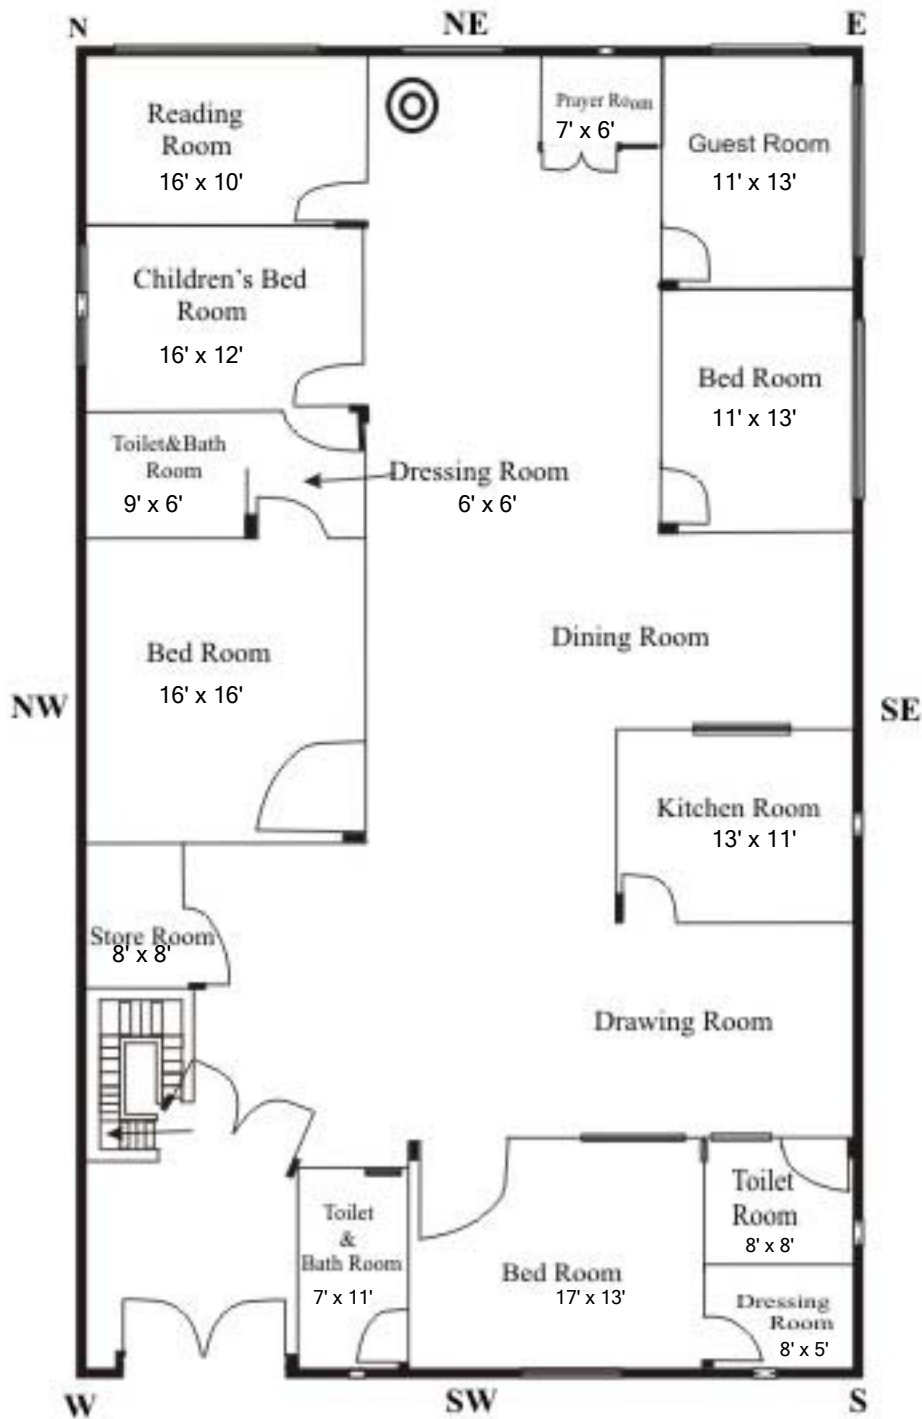

Name : RAMESH SHARMA

Address : C-117/29, Kalkaji, New Delhi-110019

Plot Size = 46' x 73' (Approx.)

Favorable Colors For Wall, Furnishing, Tiles etc : Ash, Yellowish Green & White

[This Layout Is Projected From Vaastu Sidhant Software, Developed By Dr. G. S. Bindra For Computer Masters, New Delhi.]